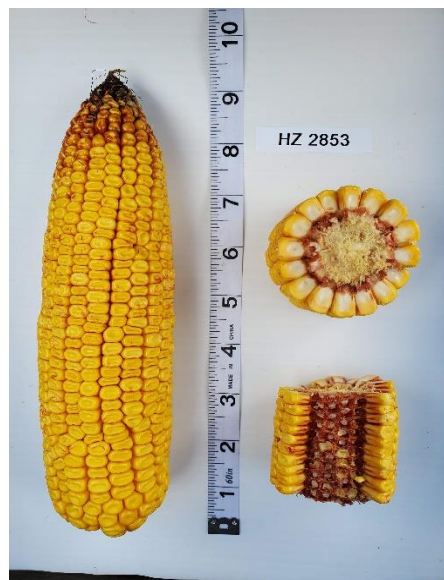

HZ 2853

GRAIN HYBRID

HIGHLIGHTS

- Racehorse type hybrid
- Performs best on well fed soils
- Early flowering for its maturity

PLACEMENT

CHU	2650
RM	88
Population	30,000 - 32,000

GROWTH

SEEDLING VIGOUR	10
CANOPY COVER	10
PLANT HEIGHT	M
STALK STRENGTH	6
ROOT STRENGTH	8
DROUGHT TOLERANCE	7
EAR TYPE	SEMIFLEX
EAR PLACEMENT	MEDIUM
HUSK COVER	EXCELLENT
HUSK TIGHTNESS	MEDIUM
FLOWERING GDU	1139

HARVEST

DRY DOWN	8
TEST WEIGHT	9
SILAGE APPEAL	6

TRAIT PLATFORM

Agrisure®3120 E-Z Refuge®

Offers the convenience of an integrated E-Z Refuge® seed blend plus multiple modes of action against corn borer, as well as suppression of ear-feeding insects.

Pests Controlled: European corn borer, southwestern corn borer, black cutworm, southern cornstalk borer, lesser cornstalk borer and sugarcane borer.

Pests Suppressed: Corn earworm, western bean cutworm, fall armyworm and common stalk borer.

Rating scale: 1 = poor , 10 = excellent

Data shown represents past performances; future results may vary. Before opening a bag of seed, be sure to read and understand the stewardship requirements, including applicable refuge requirements when planting insect protected traits as set forth in the Syngenta stewardship/technology agreement that you signed. By opening and using a bag of seed, you are reaffirming your obligation to comply with those stewardship requirements. Agrisure, Agrisure Viptera, Agrisure Artesian, Agrisure Duracade and E-Z Refuge are trademarks of a Syngenta Group Company.